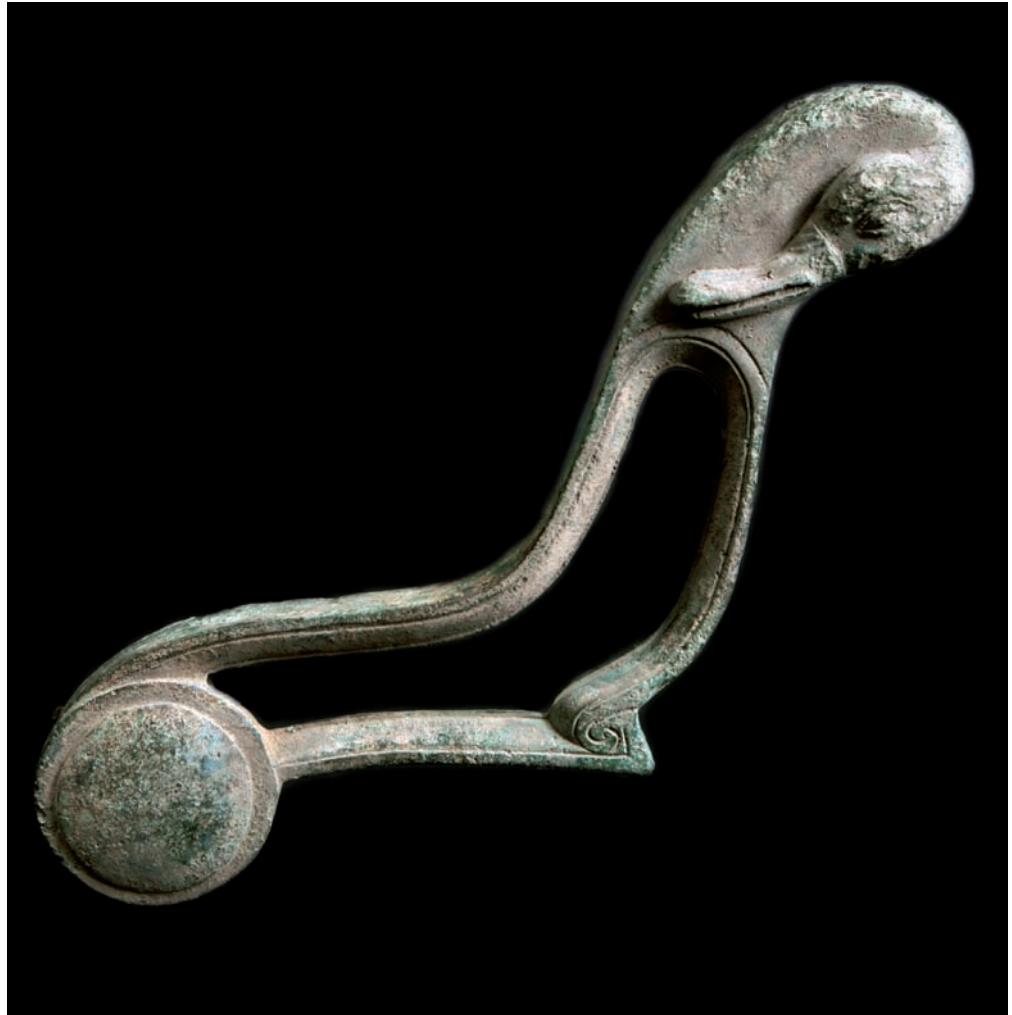

Ancient Bronze Pieces

Lovely Swan Decorations

Artist: unknown
Date: II century B.C.
Dimensions: 31 cm high and
29,1 cm high
Material: bronze
Inventory no: 65674-65675

STATE OF PRESERVATION

Surfaces are corroded and several portions are encrusted.

Total Cost € 4.200,00

► These fascinating elements are the remains of an ancient Roman bed called a *klinos*. In Roman times, beds represented some of the most precious household decor and were often adorned with ivory and bronze elements. Bronze decorations were mainly used for adorning the fulcrum (head) of the bed. This utilization became very popular in Roman times and the elements

became increasingly precious and chiseled with ornate decoration. The heads of animals were the most popular subjects, especially horses and swans. The swinging shape of their necks and heads complemented the curved line of the heads of the beds.